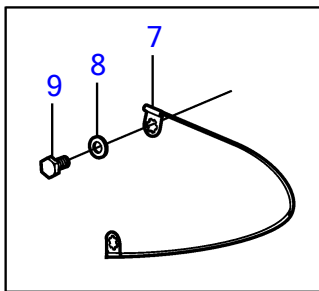

SX-M, SX-MLT

SX-M, SX-MLT

REF	PART NO.	QTY	DESCRIPTION	NOTES
1	(3851718)	1	Adapter kit	Obsolete part
2		1	• Plate	
3	873316	8	• • Stud	
4	(3851814)	1	• • Sealing	Obsolete part
5	190878	8	• Washer	
6	963108	8	• Lock nut	
7	3853929	1	• Chassis ground cable	
8	3852193	2	• Washer	
9	3852050	2	• Screw	
10	(3851844)	1	• Intermediate plate	Gimbal bearing, Obsolete part