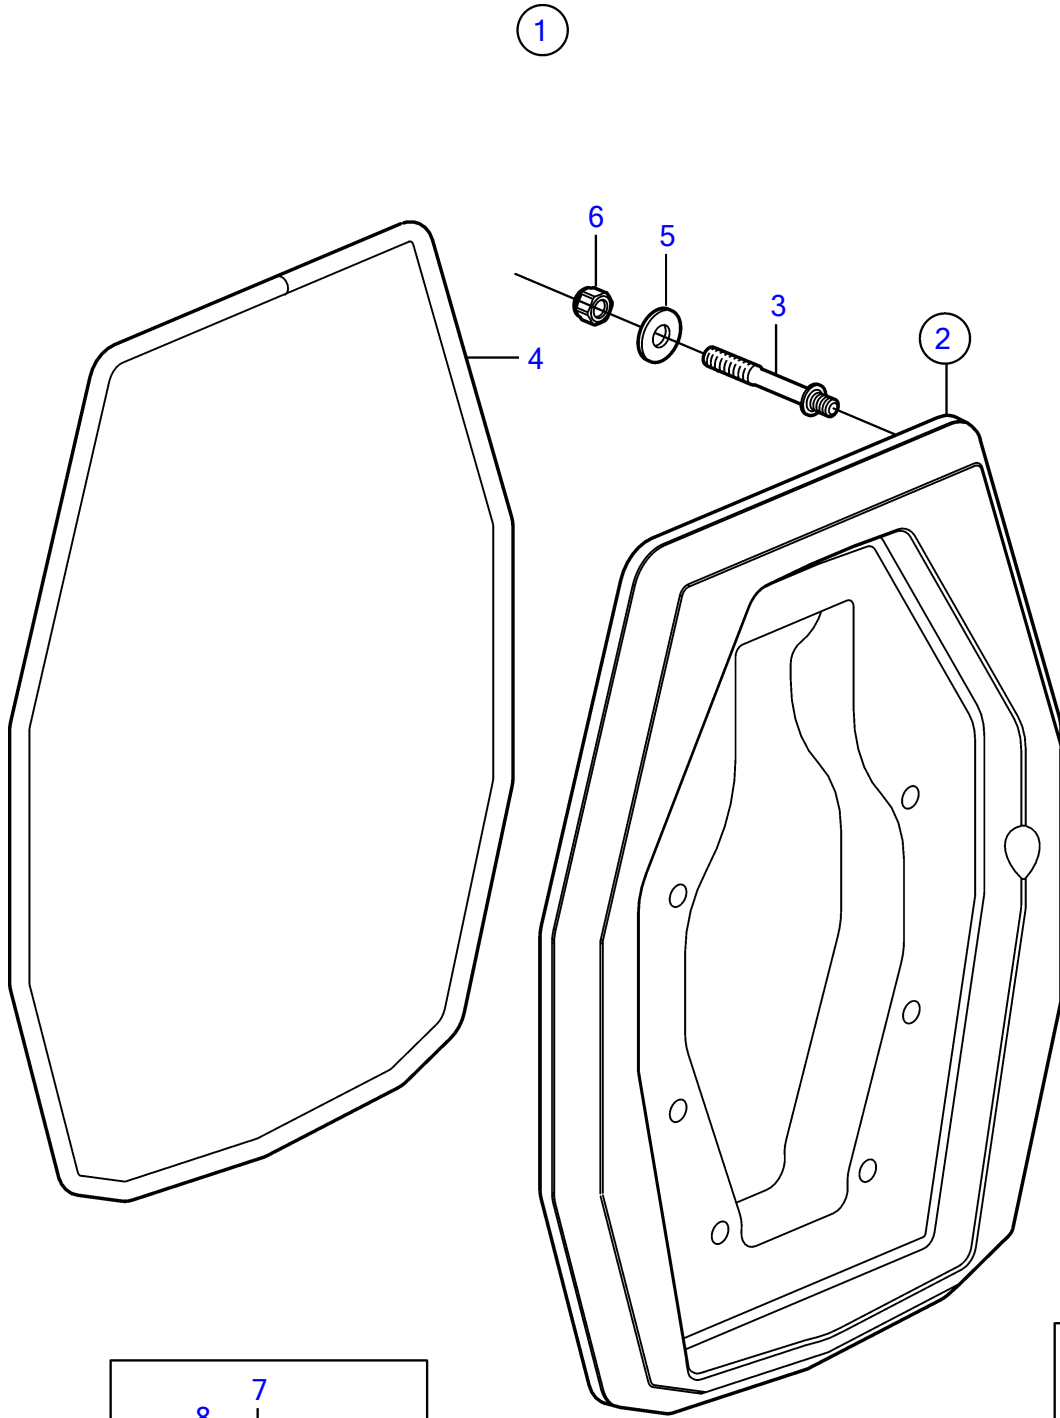

SX-M, SX-MLT

SX-M, SX-MLT

REF	PART NO.	QTY	DESCRIPTION	NOTES
1	(3851718)	1	Adapter kit	Obsolete part
2		1	• Plate	
3	873316	8	• • Stud	
4	(3851814)	1	• • Sealing	Obsolete part
5	190878	8	• Washer	
6	963108	8	• Lock nut	
7	3853929	1	• Chassis ground cable	
8	3852193	2	• Washer	
9	3852050	2	• Screw	
10	(3851844)	1	• Intermediate plate	Gimbal bearing, Obsolete part